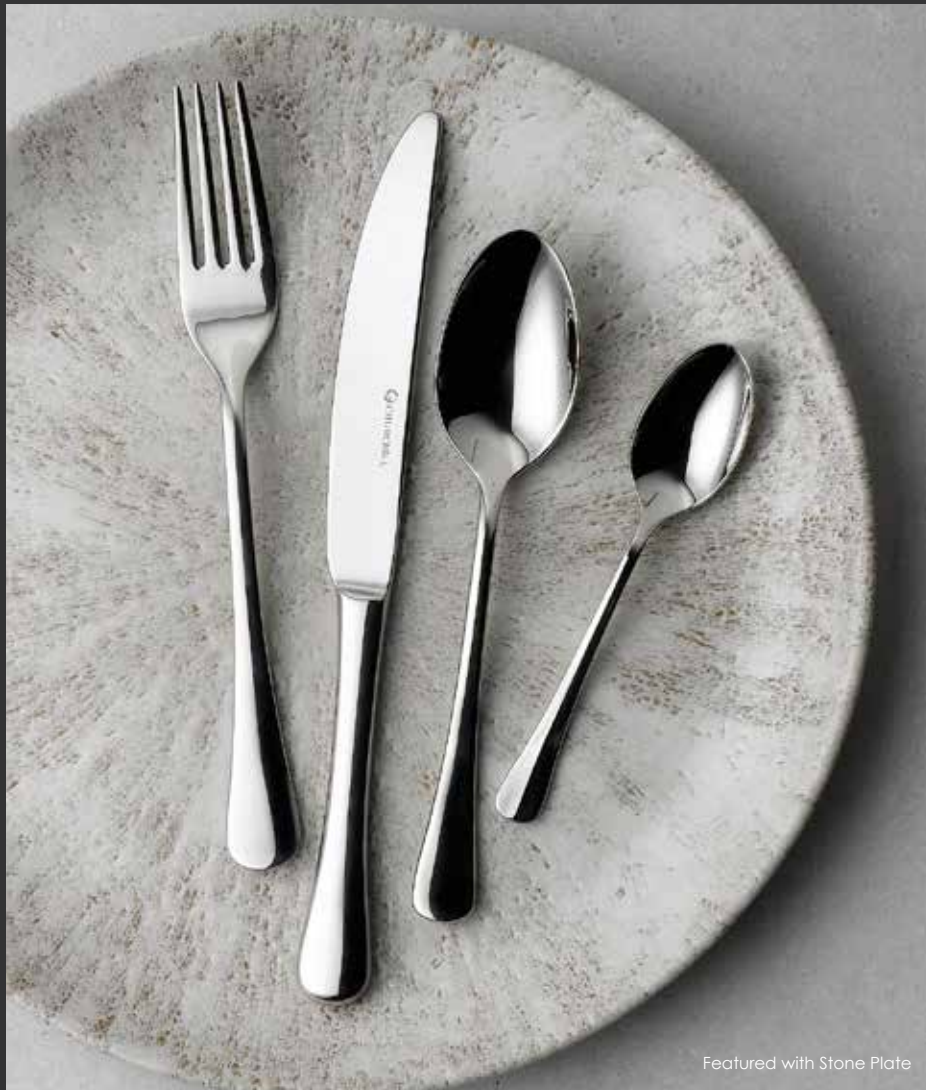

CHURCHILL

Tanner

Soft and simplistic Tanner cutlery shapes are stylish and ergonomically designed for comfort when holding. The contemporary and versatile design is ideal for both casual or premium dining, enhancing the dining experience and complementing the Churchill ceramics portfolio.

Featured with Stone Plate