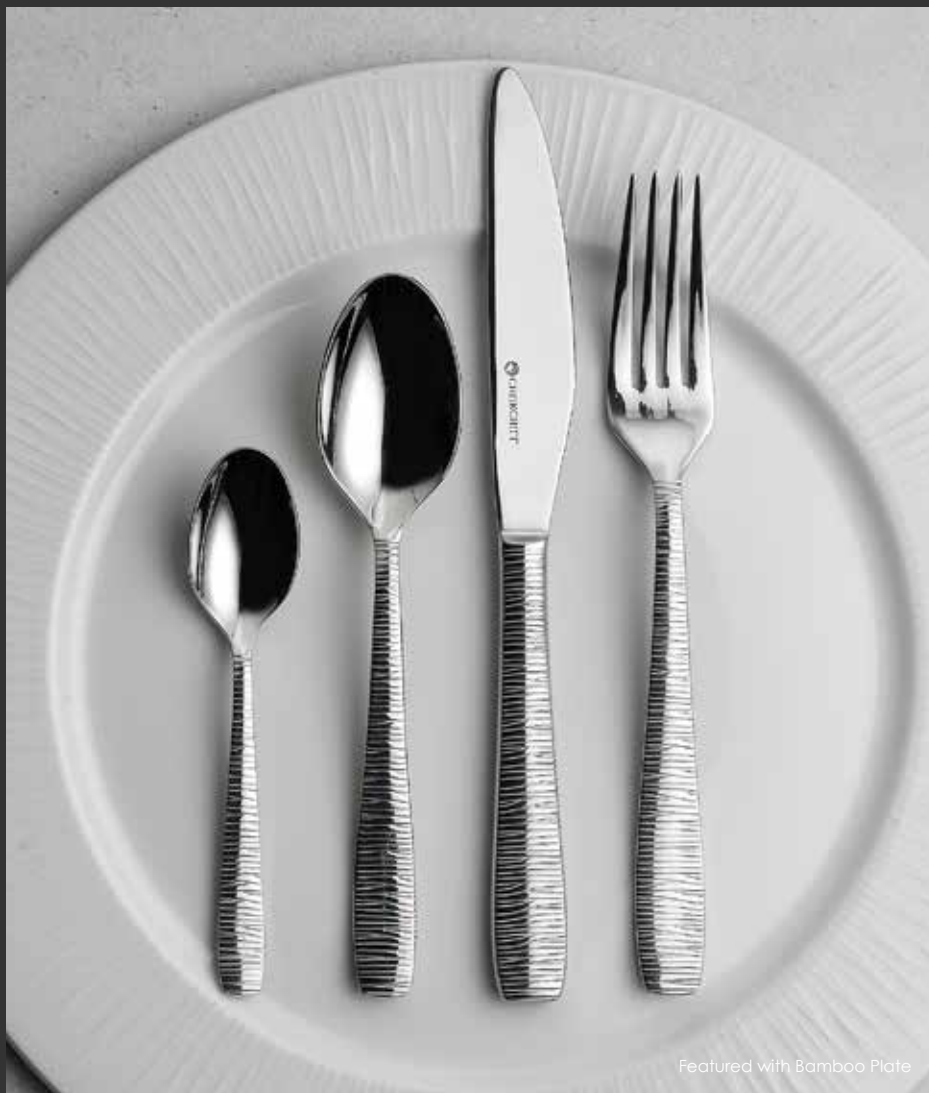

# Bamboo

Styled on the Cooper shape, Bamboo is a statement design featuring a fine linear embossment. Inspired by nature and the Churchill Bamboo tableware, Bamboo cutlery is modern, delicate and suitable for both formal and casual dining settings.